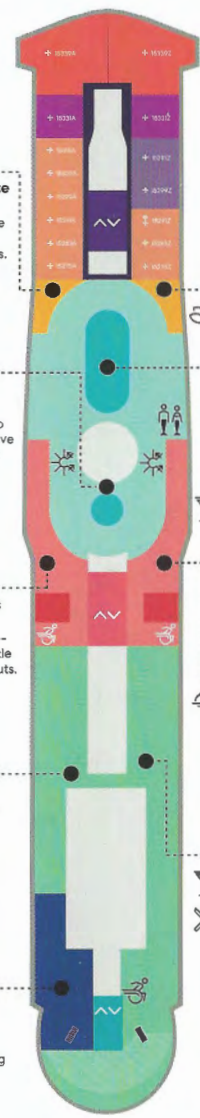

Deck 15 FORWARD

SHIP MAP

THE SCENE

The Scene
Bookable Space
Tom Dixon designed exclusive space for private events and groups.

GYM & TONIC

Gym & Tonic
Bar
Restorative well-being zone to either some creative hydration or relax by the well-being pool nearby.

B-COMPLEX

B-Complex
Active Wellness
Bikend burns side of the B-Complex--designated for cycle and cardio workouts.

GROUNDS CLUB TOO

Grounds Club Too
Coffee
The ship's seaside watering hole.

GUNBAE

Gunbae
Food & Bar
A lively, social and hands-on Korean BBQ dining experience and Soju bar.

Food & Bar
A casual Mediterranean eatery with tastes, drinks, and acoustic sounds.

TUNE UP

The Tune Up
Wellness
Where mani/pedi services meet med-sp treatments with a tranquil ocean view.

AQUATIC CLUB

BUILD & BALANCE

THE GALLEY

The Galley
Food & Bar
Our food hall-style concept area featuring a diverse array of unique and delicious vendors.

AFT