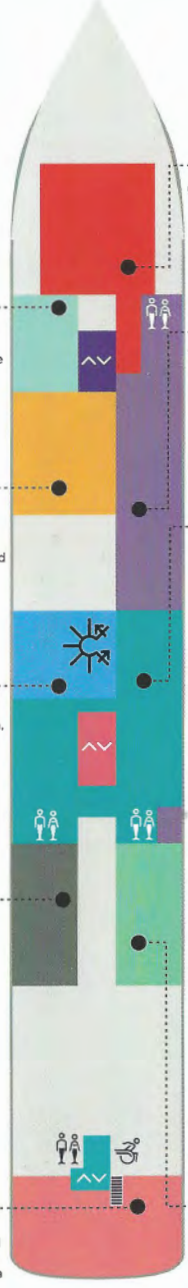

Deck 6 FORWARD

2 — SHIP MAP

THE DEN

The Den
Bookable Space
An exclusive space bookable for private parties and classes.

THE MANOR

The Manor
Nightclub
Our Alluring two-floor nightclub with a name inspired by Richard's first music studio.

ON THE ROCKS

On the Rocks
Bar
Beverage champion, Charles Joy led classic cocktail mixology bar.

THE TEST KITCHEN

The Test Kitchen
Food
Part cooking school and part restaurant, laboratory-like eatery.

THE WAKE

The Wake
Food
A steak and seafood forward eatery with a chef Brad Farmerie designed menu.

DECK 7 ENTRANCE

THE RED ROOM

The Red Room
Theater
The first ever transformational, multi-form theater at sea.

THE CASINO

The Casino
Casino
Much more than a typical casino with unique happenings and activations to complement the gaming.

HIGH STREET

High Street
Retail Area

SQUID INK

Squid Ink: Tattoo Shop

BOOTY FREE

Booty Free Shop: Duty-Free Liquors

STUBBLE & GROOM

Stubble & Groom: Barber Shop

MAKEUP PORTHOLE

Makeup Porthole: Beauty Shop

DRY DOCK

Dry Dock: Blow-dry Bar

VIRGIN VOYAGES SHOP

Virgin Voyages Shop: Brand Store

EXTRA VIRGIN

Extra Virgin
Food
Elevated Italian eatery serving fresh handmade pasta.

AFT