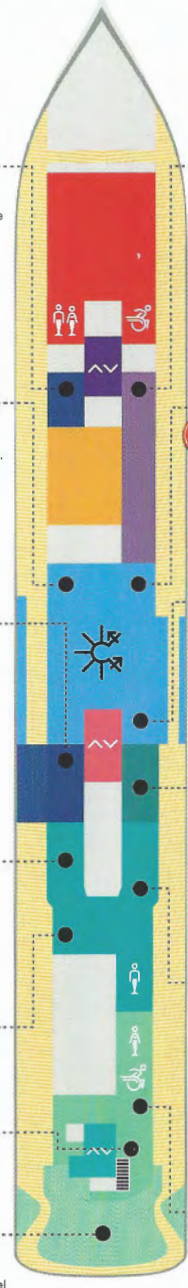

Deck 7 FORWARD

3 — SHIP MAP

THE GROUPE

The Groupe
Karaoke
A modernist take on a Japanese-style karaoke room.

DRAGHT HAUS

Draght Haus
Bar
Local tap room with curated drafts.

THE PIZZA PLACE

The Pizza Place
Food
Fresh, made-to-order pizza.

THE LOOSE CANNON

The Loose Cannon
Bar
The ship's seaside watering hole.

THE ARCADE

The Arcade
Video games and vintage vibes.

THE WAKE

The Wake
Food
DECK 7 ENTRANCE.

THE DOCK

The Dock
Food & Bar
A view drenched mezza lounge designed to channel seaside vibes.

SIP

Sip
Food & Bar
A curated champagne lounge that also features tea and brunch.

THE ROUNDABOUT

The Roundabout
Retail Area
Get Lost: Future Voyage Sales Best deals at sea
Lick Me 'Till Ice Cream: Ice Cream Shop
Voyage Vinyl: Record Store

THE CHART ROOM

THE GROUNDS CLUB

THE SOCIAL CLUB

The Social Club
Food & Bar
A pier inspired social zone with a lighthearted, nostalgic and classic feel.

THE DOCK HOUSE

The Dock House
Food & Bar
A casual Mediterranean eatery with tastes, drinks, and acoustic sounds.

AFT